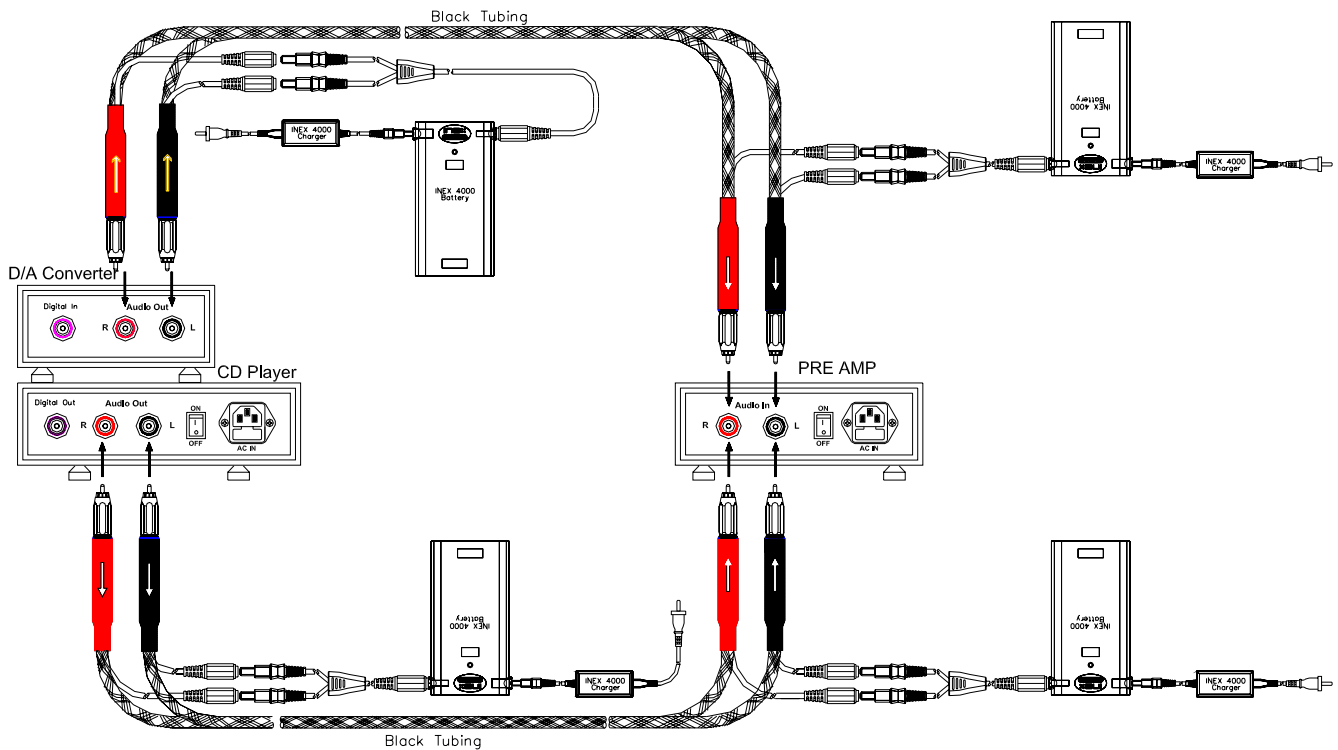

For Cable Length More Than 5 Meters

The information set forth in this document reflects our best knowledge at the time of issue. The document is subject to changes pursuant to new developments and findings, and a similar reservation applies to the properties of the products described. We undertake no liability for results obtained by usage of our products and information.