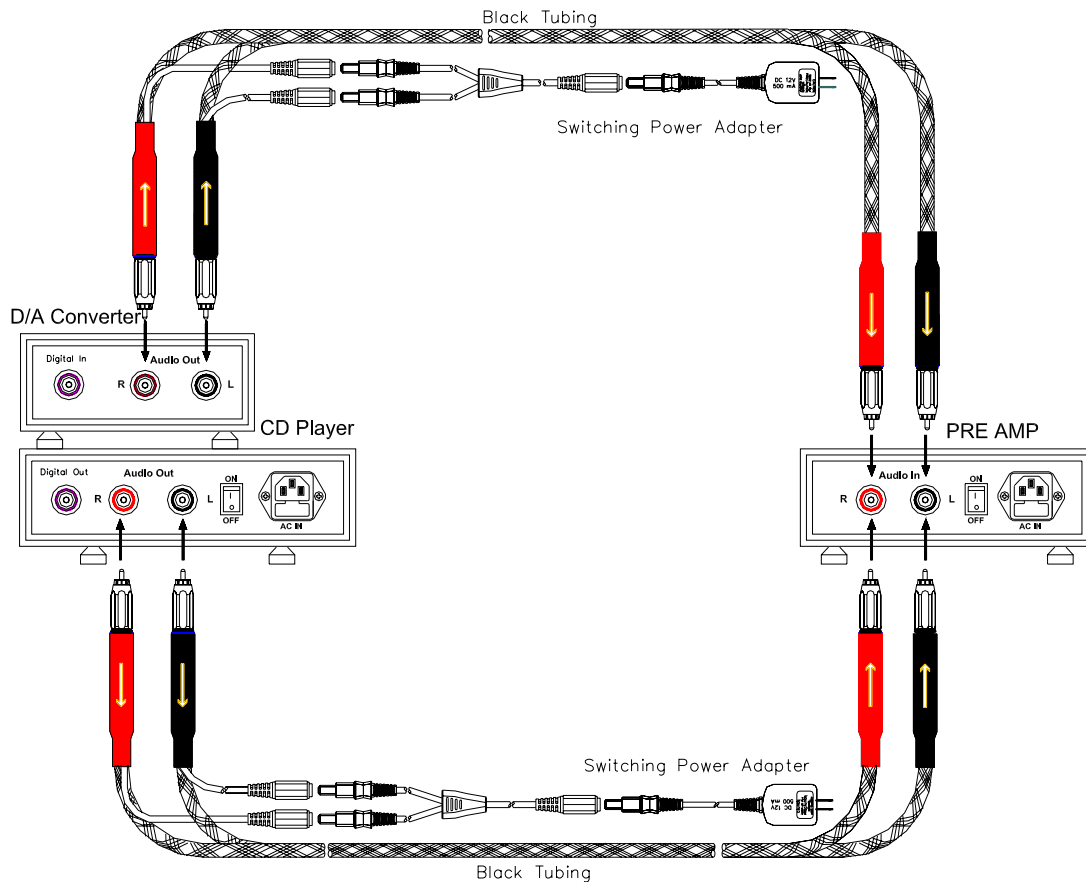

Connection: CD Player's or D/A Converter's Analog Out to Preamplifier's Analog In

With AC-DC Switching Power Adapter

The information set forth in this document reflects our best knowledge at the time of issue. The document is subject to changes pursuant to new developments and findings, and a similar reservation applies to the properties of the products described. We undertake no liability for results obtained by usage of our products and information.