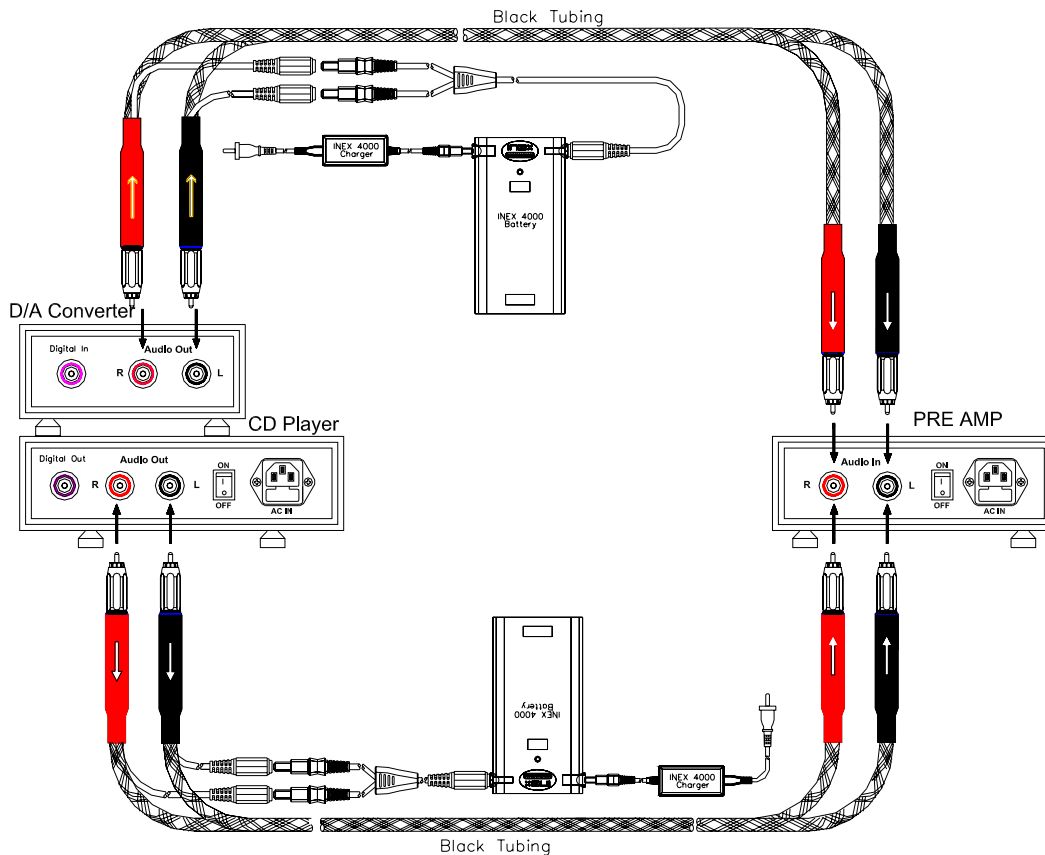

With INEX4000 Li-ion Battery Pack

The information set forth in this document reflects our best knowledge at the time of issue. The document is subject to changes pursuant to new developments and findings, and a similar reservation applies to the properties of the products described. We undertake no liability for results obtained by usage of our products and information.